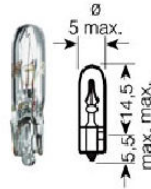

14456 12V-3W