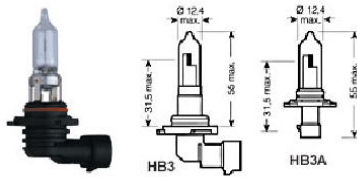

14425 (9005) 12V 60W P20d HB3
14426 (9005XS) 12V 60W P20d HB3A