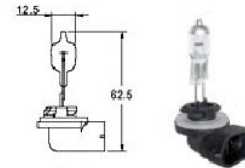

14475 (886) Blue 50w P13t
14476 (886) Green 50w P13t