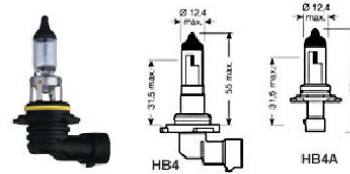

HALOGEN BULBS

14419 (9004) 100/55 P29t

14421 (9007) 100/55 PX29t

14425 (9005) 12V 60W P20d HB3
14426 (9005XS) 12V 60W P20d HB3A

14443 (9006) HB4 12v 51w P22d
14444 (9006) HB4 12v 80w P22d
14445 (9006xs) HB4A 12v 51w P22d
14446 (9006xs) HB4A 12v 80w P22d