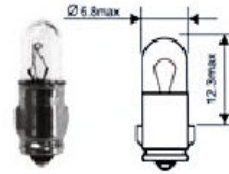

14411 12V-2W BA7S