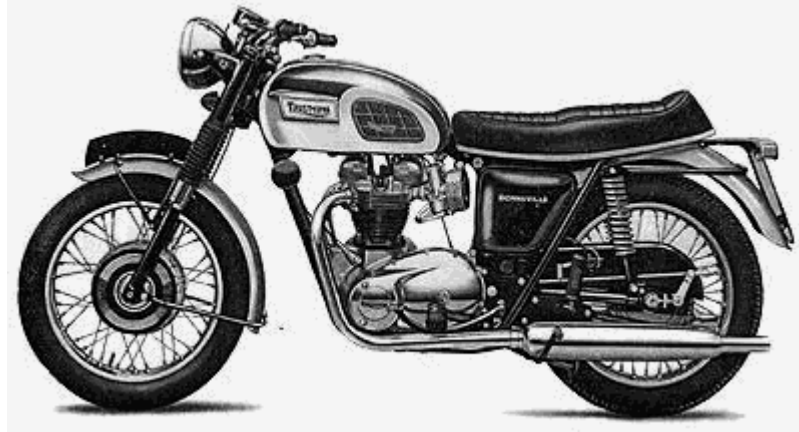

British Motorcycle Parts Catalog