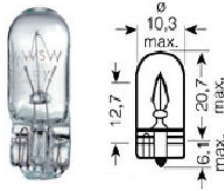

BULBS

14455-WB125 12V-3.4W
14464 12V-1.7W