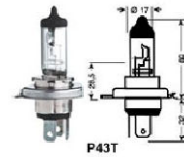

## HALOGEN BULBS

14450-ATV 12V-60/60W

14454 H3 PK22s 12V55W

14458 H3 PK22s 12V100W

14470 HALOGEN 6V 25/25W

14471 HALOGEN 12V 25/36.5W

14431 H4 P43t 12V60/55W

14451 H4 P43t 12V100/55W