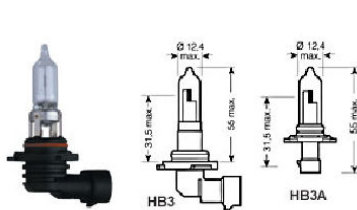

## HALOGEN BULBS

14419 (9004) 100/55 P29t

14421 (9007) 100/55 PX29t

14425 (9005) 12V 60W P20d HB3  
 14426 (9005XS) 12V 60W P20d HB3A

14443 (9006) HB4 12v 51w P22d  
 14444 (9006) HB4 12v 80w P22d  
 14445 (9006xs) HB4A 12v 51w P22d  
 14446 (9006xs) HB4A 12v 80w P22d