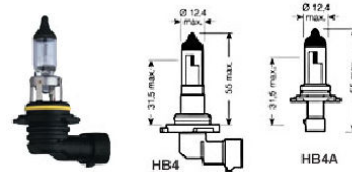

## HALOGEN BULBS

14419 (9004) 100/55 P29t

14421 (9007) 100/55 PX29t

14425 (9005) 12V 60W P20d HB3  
 14426 (9005XS) 12V 60W P20d HB3A

14443 (9006) HB4 12v 51w P22d  
 14444 (9006) HB4 12v 80w P22d  
 14445 (9006xs) HB4A 12v 51w P22d  
 14446 (9006xs) HB4A 12v 80w P22d