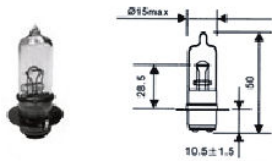

## HALOGEN BULBS

14450-ATV 12V-60/60W

14454 H3 PK22s 12V55W

14458 H3 PK22s 12V100W

14470 HALOGEN 6V 25/25W

14471 HALOGEN 12V 25/36.5W

14431 H4 P43t 12V60/55W

14451 H4 P43t 12V100/55W