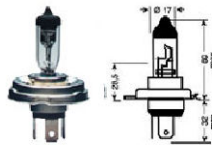

## HALOGEN BULBS

14450-ATV 12V-60/60W

14454 H3 PK22s 12V55W

14458 H3 PK22s 12V100W

14470 HALOGEN 6V 25/25W

14471 HALOGEN 12V 25/36.5W

14431 H4 P43t 12V60/55W

14451 H4 P43t 12V100/55W